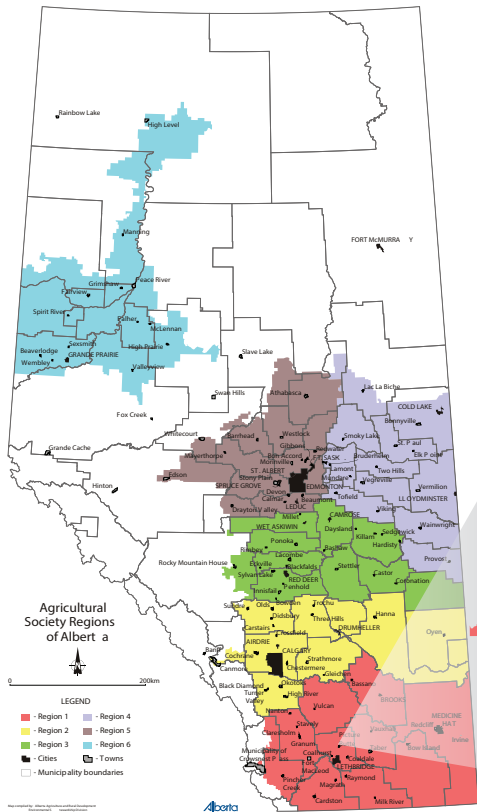

# REGION 1

Barons & District Ag Society  
 Bassano Ag Society  
 Blood Tribe Ag Society  
 Bow Island Ag Society  
 Burdett Ag Society  
 Cardston Ag Society  
 Carmangay Ag Society  
 Coaldale & District Ag Society  
 Coutts & District Ag Society  
 Crowsnest Pass Ag Society  
 Division Three Agricultural Society  
 Duchess Ag Society  
 Foremost & District Ag Society  
 Fort Macleod & District Ag Society  
 Grain Community Club & Ag Society  
 Hill Spring Ag Society  
 Irvine & District Ag Society  
 Lethbridge & District Exhibition  
 Lomond Community Center Ag Society

Magrath & District Ag Society  
 Medicine Hat Exhibition & Stampede  
 Milk River & District Ag Society  
 Milo & District Ag Society  
 Nanton Ag Society  
 Nobleford Agricultural Society  
 Picture Butte & District Ag Society  
 Pincher Creek & District Ag Society  
 Raymond & District Ag Society  
 Rolling Hills Ag Society  
 Rosemary Community Ag Society  
 Silver Sage Ag Society  
 South East Alberta Ag Society  
 Stavelly & District Ag Society  
 Taber Exhibition Association  
 Tilley & District Ag Society  
 Vauxhall Ag Society  
 Vulcan & District Ag Society  
 Warner & District Ag Society  
 Willow Creek Ag Society