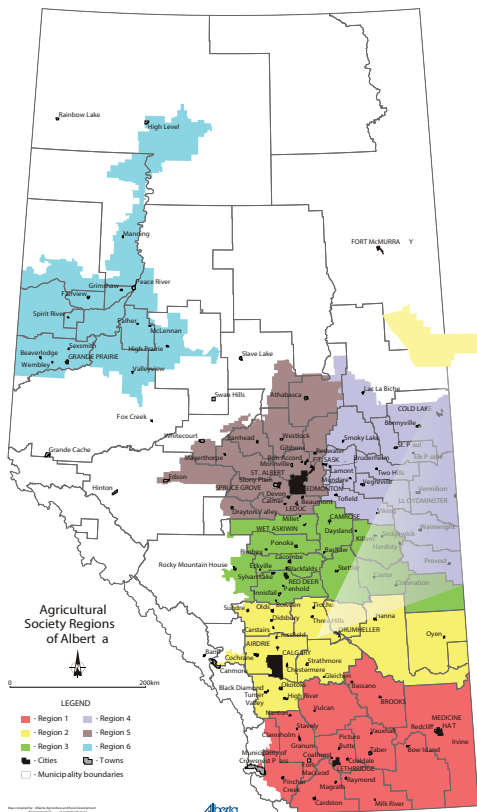

REGION 2

Acme & District Ag Society
 Airdrie & District Ag Society
 Arrowwood Ag Society
 Beiseker & District Ag Society
 Berry Creek Ag Society
 Big Country Ag Society
 Blackie & District Ag Society
 Bow Valley Ag Society
 Buffalo & District Ag Society
 Calgary Stampede
 Carbon & District Ag Society & Curling Club
 Carseland & District Community Assoc. & Ag Society
 Carstairs & District Ag Society
 Chestermere Ag Society
 Cochrane & District Ag Society
 Cremona & District Ag Society
 Crossfield Ag Society
 Delacour Ag Society & Community Club
 Delia & District Ag Society
 Didsbury Ag Society
 Drumheller Stampede Ag Society
 Empress/Bindloss Ag Society
 Gleichen & District Ag Society
 Hanna & District Ag Society

High River Agricultural Society
 Hussar & District Ag Society
 Irricana & District Ag Society
 Linden & District Ag Society
 Lone Pine Ag Society
 Madden & District Ag Society
 Millarville Racing & Ag Society
 Morrin & District Ag Society
 Okotoks Ag Society
 Olds Regional Exhibition
 Rockyford Ag Society
 Rumsey & District Ag Society
 Siksika Ag Society
 Spondin & District Ag Society
 Springbank Park for All Seasons Agricultural Society (SPFAS)
 Standard & District Ag Society
 Strathmore & District Ag Society
 Sundre Ag Society
 Three Hills Ag Society
 Torrington & District Ag Society
 Trochu & District Ag Society
 Verdant Valley Ag Society