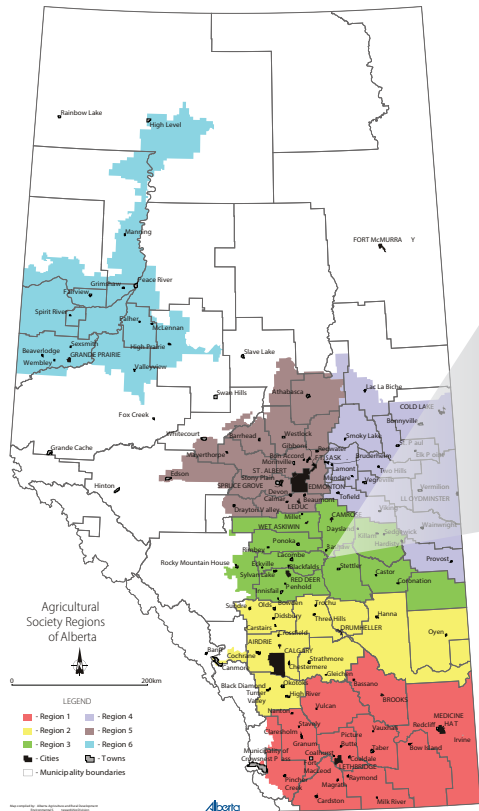

# REGION 3

- Alder Flats Community Ag Society
- Alix Agricultural Society
- Alliance & District Ag Society
- Bashaw & District Ag Society
- Benalto Ag Society
- Bentley & District Ag Society
- Big Valley Ag Society
- Blackfalds District Ag Society
- Bowden & District Ag Society
- Buck Lake Ag Society
- Camrose Regional Exhibition
- Caroline & District Athletic & Ag Society
- Castor & District Ag Society
- Central Alberta Ag Society
- Clive Athletic & Ag Society
- Coronation Ag Society
- Cottonwood - Gordon Ag Society
- Crossroads Ag Society
- Daysland & District Ag Society
- Delburne & District Ag Society
- Donalda & District Ag Society
- Eckville Ag Society
- Edberg & District Ag Society
- Elnora & District Ag Society
- Forestburg Ag Society
- Galahad & District Ag Society
- Gilby Ag Society
- Hay Lakes & District Ag Society
- Heisler Ag Society
- Hobbema Ag Society
- Innisfail & District Ag Society
- KAC Ag Society
- Killam District Ag Society
- Lougheed Ag Society
- Millet & District Recreational & Ag Society
- Neutral Hills Ag Society
- Ponoka Ag Society
- Red Willow Ag Society
- Rimbey Agricultural Society
- Rocky Mountain House Ag Society
- Rosalind Ag Society
- Round Hill & District Agricultural Society
- Sedgewick & District Ag Society
- Silver Creek Ag Society
- Spruce View & District Ag Society
- Stettler District Ag Society
- Strome & District Ag Society
- Sullivan Lake West Ag Society
- Tees Ag Society
- Usona Ag Society
- Westerner Park
- Westwoods Recreation & Ag Society
- Wetaskiwin Agricultural Society
- Winfield & District Ag Society