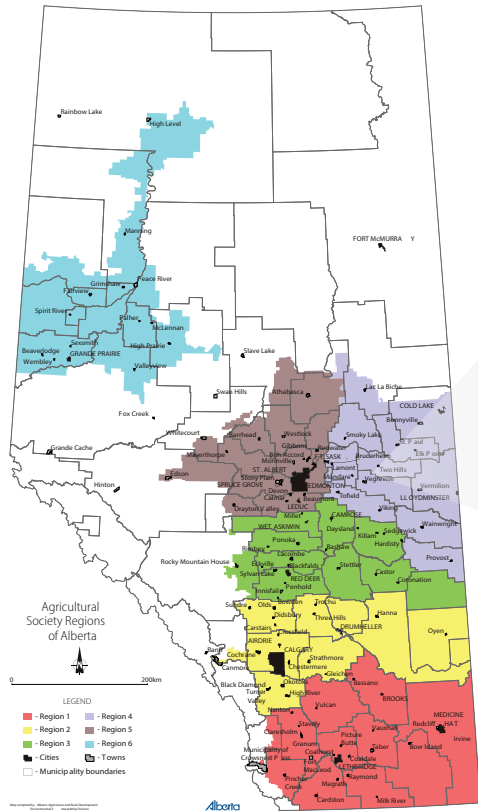

REGION 4

- Amisk Ag Society
- Andrew Ag Society
- Ashmont & District Ag Society
- Beaver Heritage & Ag Society
- Bonnyville Ag Society
- Bruce Ag Society
- Bruderheim Ag Society
- Cadogan Ag Society
- Central Sports Garden & Hughenden Ag Society
- Chauvin Ag Society
- Cherry Grove Recreation & Ag Society
- Chipman Ag Society
- Clandonald Ag Society
- Cold Lake Agricultural Society
- Craigend Recreation & Agricultural Society
- Czar Ag Society
- Derwent & District Ag Society
- Dewberry & District Ag Society
- Edgerton Ag Society
- Elk Point & District Ag Society
- Glendon Ag Society
- Goodridge Social & Ag Society
- Hardisty Ag Society
- Holden Ag Society
- Hylo/Venice Recreation & Ag Society
- Innisfree & District Ag Society
- Irma Ag Society
- Kinsella Recreation & Ag Society
- Kitscoty District Ag Society
- Lac Bellevue & District Recreational & Ag Society
- Lac La Biche Ag Society
- Lamont & District Ag Society

- Lloydminster Ag Exhibition Association
- Mallaig & District Ag & Recreational Association
- Mannville & District Ag Society
- Marwayne Ag Society
- Metiskow & District Ag Society
- Minburn & District Ag Society
- Mundare & District Ag Society
- Myrnam & District Ag Society
- Paradise Valley & District Ag Society
- Plamondon & District Ag Society
- Provost & District Ag Society
- Ranfurly & District Recreational Ag Society
- Rich Lake Recreation & Ag Society
- Smoky Lake Ag Society
- St. Lina Ag Society
- St. Michael Community & District Ag Society
- St. Paul Ag Society
- Tofield Ag Society
- Tulliby Lake & District Ag Society
- Two Hills & District Ag Society
- Vegreville Ag Society
- Vermilion Ag Society
- Victoria Trail Ag Society
- Viking & District Ag Society
- Vilna & District Ag Society
- Wainwright Frontier & Exhibition Ag Society
- Wandering River Ag Society
- Willingdon & District Ag Society
- Willow Prairie Ag Society