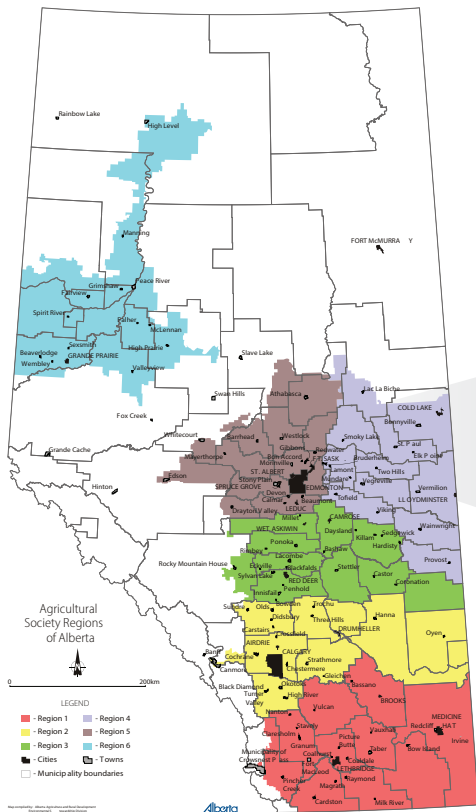

REGION 5

Alberta Beach & District Ag Society
 Anselmo Recreational & Ag Society
 Ardrossan Recreation & Ag Society
 Athabasca District Agricultural Society
 Barrhead Ag Society
 Beaumont & District Ag Society
 Beaver Meadow & District Ag Society
 Bon Accord & District Ag Society
 Boyle & District Ag Society
 Breton Ag Society
 Calmar & District Ag Society
 Clyde & District Ag Society
 Colchester & District Ag Society
 Darwell & District Ag Society
 Drayton Valley & District Ag Society
 Fort Assiniboine & District Ag Society
 Genesee Ag Society
 Grassland Ag Society
 Heritage Agricultural Society
 Highridge & District Ag Society
 Josephburg Ag Society
 Lakedell Ag Society
 Linaria & District Ag Society
 M.T.M Ag Society
 Mayerthorpe & District Ag Society
 Namao Ag Society

New Sarepta & District Ag Society
 Newbrook Recreational & Agricultural Society
 Northlands
 Onoway & District Ag Society
 P.A.C.O. Ag Society
 Peers & District Cultural Ag Society
 Pembina Ag & Recreational Society
 Pibroch & District Ag Society
 Pioneer Ag Society
 Radway Ag Society
 Redwater & District Ag Society
 Rich Valley Ag Society
 Riviere Qui Barre Ag Society
 Rochester & District Ag Society
 Sangudo & District Ag Society
 SHARA Ag Society
 Spruce Grove & District Ag Society
 Sturgeon River Ag Society
 Thorhild & District Ag Society
 Thorsby Ag Society
 Tomahawk & District Sports Agra Society
 West Sturgeon Ag Society
 Westlock & District Ag Society
 Whitecourt District Ag Society
 Wildwood & District Ag Society
 Yellowhead Ag Society