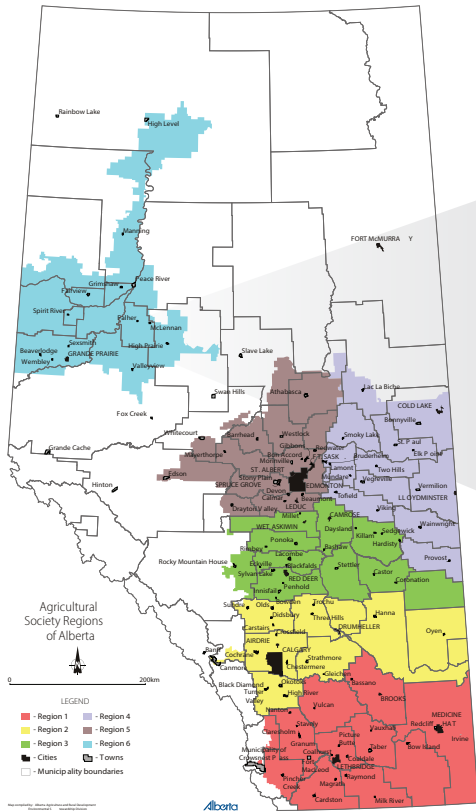

# REGION 6

- Battle River Ag Society
- Beaverlodge Ag Society
- Berwyn Ag Society
- Bezanson Ag Society
- Bonanza & District Ag Society
- C.O.C.O Plowing Match & Ag Society
- Central Slave Lake Ag Society
- Cherry Canyon Ag Society
- Clairmont & District Ag Society
- Cleardale Ag Society
- DeBolt & District Ag Society
- Dixonville L.I.F.E. Ag Society
- Eaglesham & District Ag Society
- Eureka River Ag Society
- Fairview Ag Society
- Five Mile Community Ag Society
- Fort Vermilion Ag Society
- Grande Prairie Regional Ag & Exhibition Society
- Grimshaw & District Ag Society
- Grovedale Community Club & Ag Society
- Harmon Valley Ag Society
- Hawk Hills Ag Society
- High Level Ag Exhibition Association
- High Prairie Ag Society
- Hines Creek & District Ag Society
- Hythe & District Ag Society
- La Crete Ag Society
- La Glace & District Ag Society
- Nampa & District Ag Society
- Peace River Ag Society
- Rocky Lane Ag Society
- Rycroft Ag Society
- Saskatoon Lake Ag Society
- Savanna Ag Society
- Sexsmith & District Ag Society
- Smoky River Ag Society
- Spirit River & District Ag Society
- Valleyview & Districts Ag Society
- Wembley & District Ag Society
- Whitelaw Ag Society
- Worsley & District Ag Society